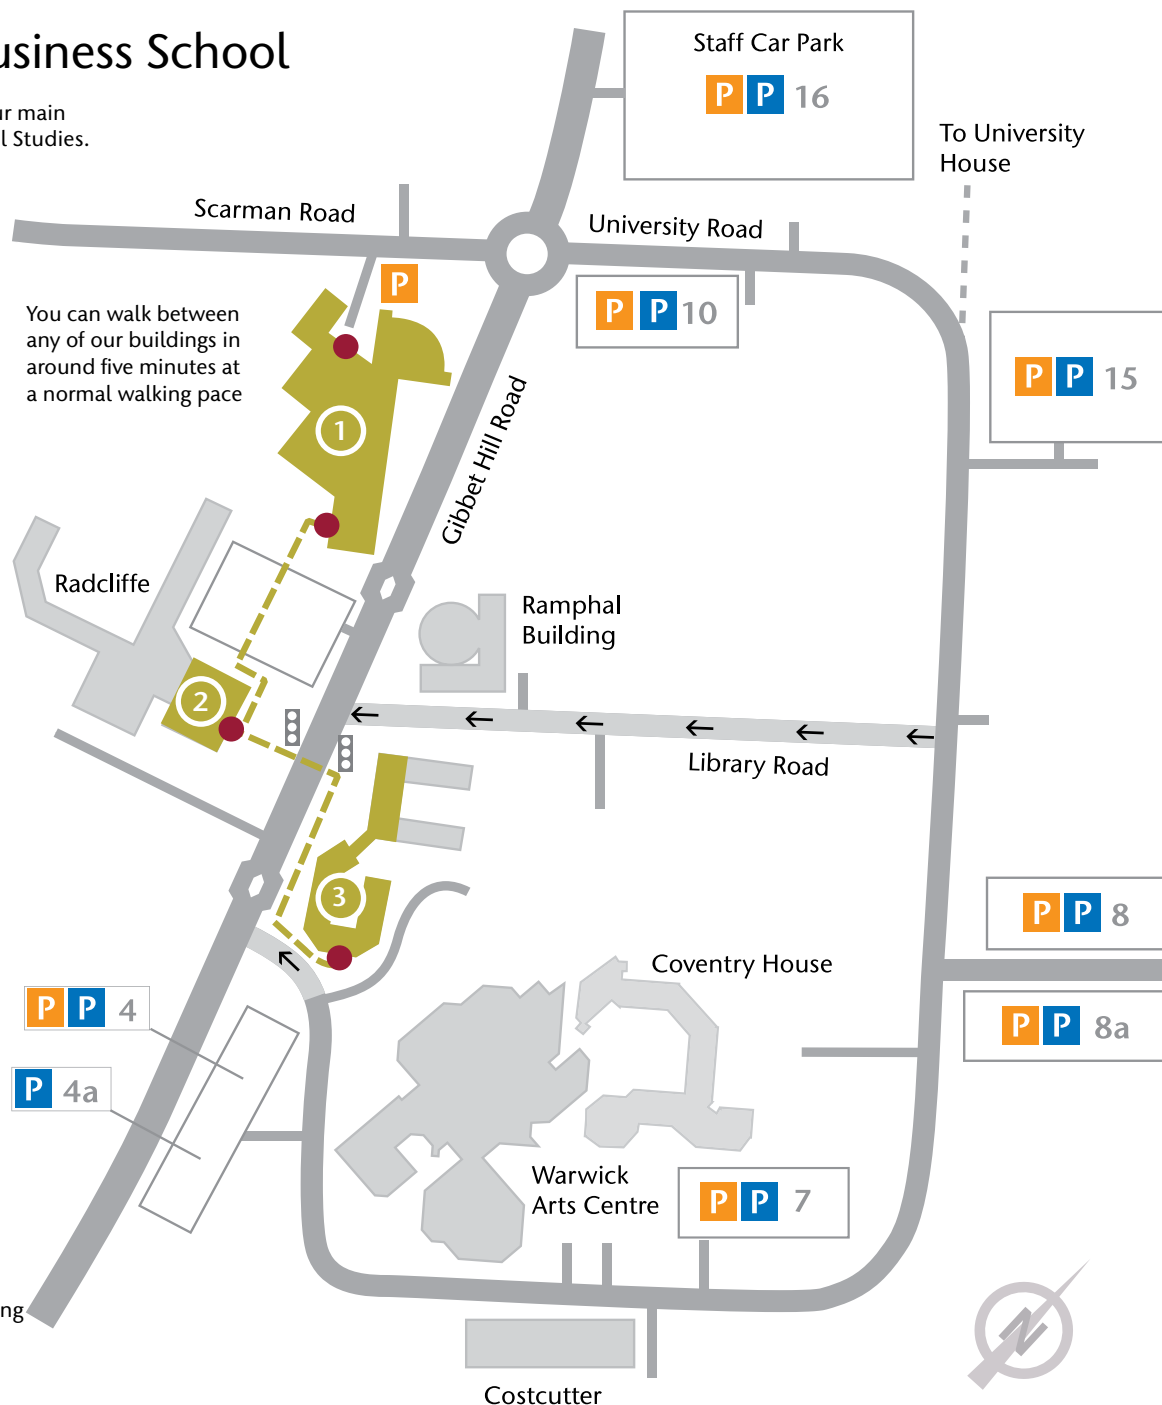

# Finding your way at Warwick Business School

Warwick Business School has three buildings on central campus. Our main reception is in Scarman Road. There is also a reception desk in Social Studies. Either reception can identify appropriate car parking if required.

☎ 024 7652 4306

You can walk between any of our buildings in around five minutes at a normal walking pace

- Disabled parking
- Recommended parking
- Walking route
- Entrance